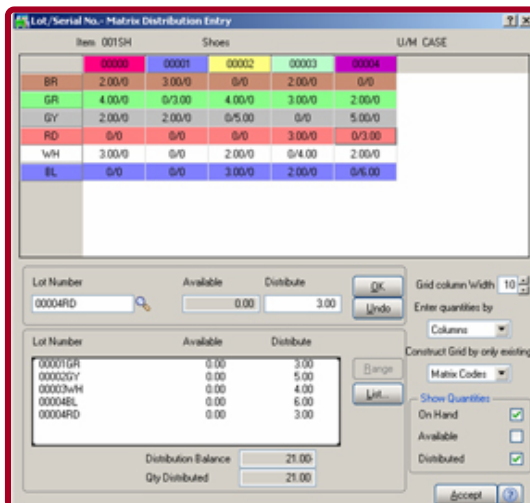

Information Integration Group, Inc.

SAGE 100 ERP

Apparel Vertical Solutions

Apparel Maestro

The Complete Apparel Management Solution for Apparel Industry

Information Integration Group, Inc. (IIG) is a leading provider of Industry Specific Apparel for small to mid-sized companies since 1991.

IIG's Apparel Maestro provides the additional functionality and streamlined entry of transactions needed to process Apparel transactions using the Sage 100 ERP Sales Order processing module.

- Complete software for tracking of quantities for user definable size and color attributes for each style
- Provides for a fully integrated software solution across all applications, processing quantities by size and color is supported in SO, IM, PO, RMA, BOM and WO modules.
- Apparel Maestro is build on the leading Sage 100 ERP Software products.
- Integrates with leading Sage CRM package for complete end-to-end solution
- Integration with business for both B2B and B2C customers; B2B entries are made using a size and color grid, B2C entries are made using drop downs.

Apparel Maestro Features

- Manages apparel (size and color) operations from generation of quotes, to flexible pricing and billing, to viewing inventory availability, to streamlined warehouse automation
- Ability to purchase and sell by user defined size and color attributes for each item
- Track sales by defined size and color attributes in addition to the style
- Ability to setup UPC codes by specific size and color
- Full pricing and costing support by size and color
- Ability to define pre-packs by item and Customer
- Ability to define stocking levels for each size and colors; auto generation of purchase orders based on defined minimum and maximum quantity levels defined for each size and color.