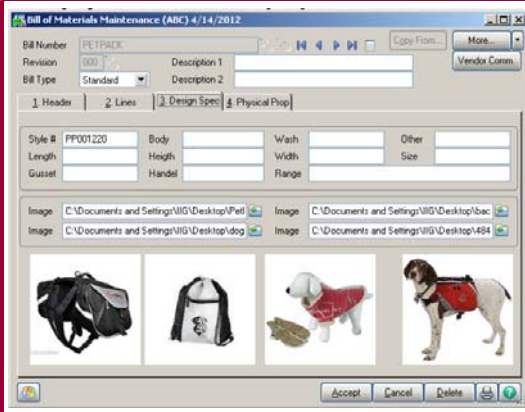

Information Integration Group, Inc.

SAGE 100 ERP

Apparel Vertical Solutions

Apparel Maestro

The Complete Apparel Management Solution for Apparel Industry

Information Integration Group, Inc. (IIG) is a leading provider of Industry Specific Apparel for small to mid-sized companies since 1991.

IIG's Apparel Maestro provides the additional functionality and streamlined entry of transactions needed to process Apparel transactions using the Sage 100 ERP Sales Order processing module.

- Complete software for tracking of quantities for user definable size and color attributes for each style
- Provides for a fully integrated software solution across all applications, processing quantities by size and color is supported in SO, IM, PO, RMA, BOM and WO modules.
- Apparel Maestro is build on the leading Sage 100 ERP Software products.
- Integrates with leading Sage CRM package for complete end-to-end solution
- Integration with business for both B2B and B2C customers; B2B entries are made using a size and color grid, B2C entries are made using drop downs.

Apparel Maestro Features

- Manages apparel (size and color) operations from generation of quotes, to flexible pricing and billing, to viewing inventory availability, to streamlined warehouse automation
- Ability to purchase and sell by user defined size and color attributes for each item
- Track sales by defined size and color attributes in addition to the style
- Ability to setup UPC codes by specific size and color
- Full pricing and costing support by size and color
- Ability to define pre-packs by item and Customer
- Ability to define stocking levels for each size and colors; auto generation of purchase orders based on defined minimum and maximum quantity levels defined for each size and color.